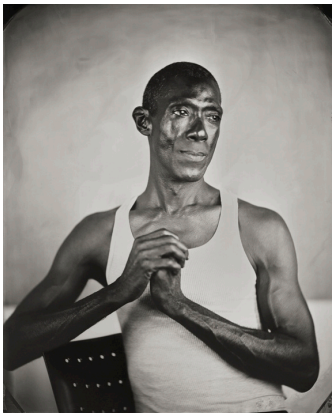

KELLY ANDERSON-STALEY
American, b. 1977

Kevin, 2010
Pigmented Inkjet Print from a Wet-Plate Collodion Tintype
2010