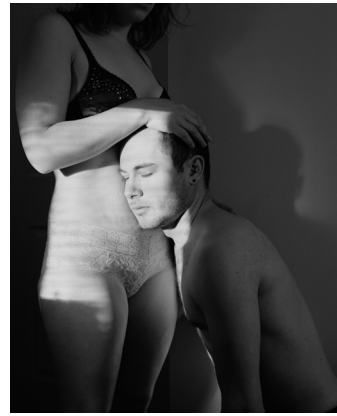

MATT EICH
American, b. 1986

Comfort and Care
Archival Pigment Print
2016