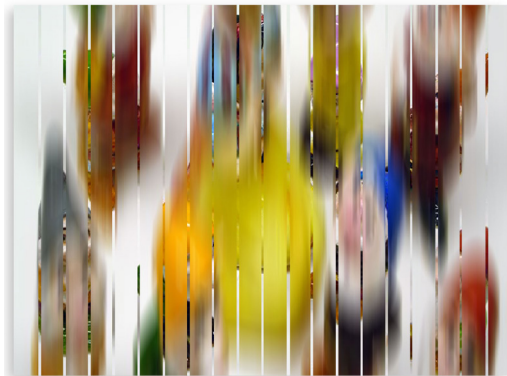

DEBORAH OROPALLO
American, b. 1954

Snow White
Inkjet on Canvas Painted with Acrylic
2005