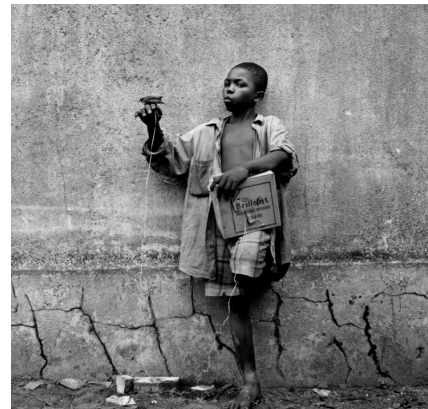

TIM HETHERINGTON
British, 1970-2011

Congo-DRC Kinshasa, October 2002
Digital C Print
2002/2015