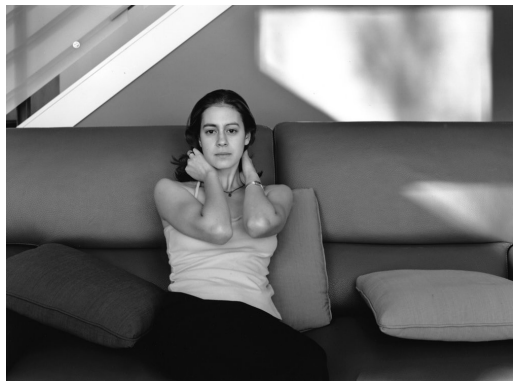

JACK KADIS
American, b. 1948

Jessica #1
Gelatin Silver Print
2001