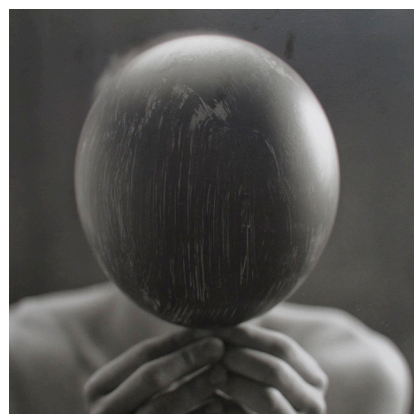

MÁRIO CRAVO NETO
Brazilian, 1947-2009

Boy with Balloon
Gelatin Silver Print
1990