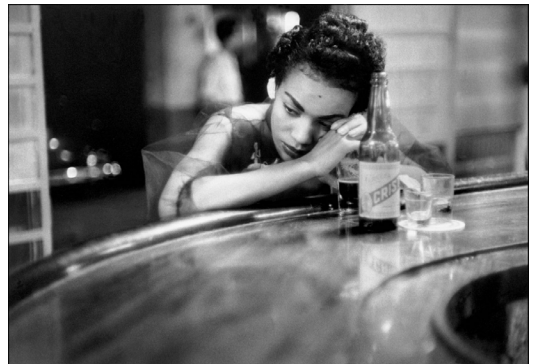

Archival Pigment Print

2018

**EVE ARNOLD**

American, 1912-2012

*Bar Girl in a Brothel in the Red-Light District,*

*Havana, Cuba, 1954*

Digital C Print

1954/2018